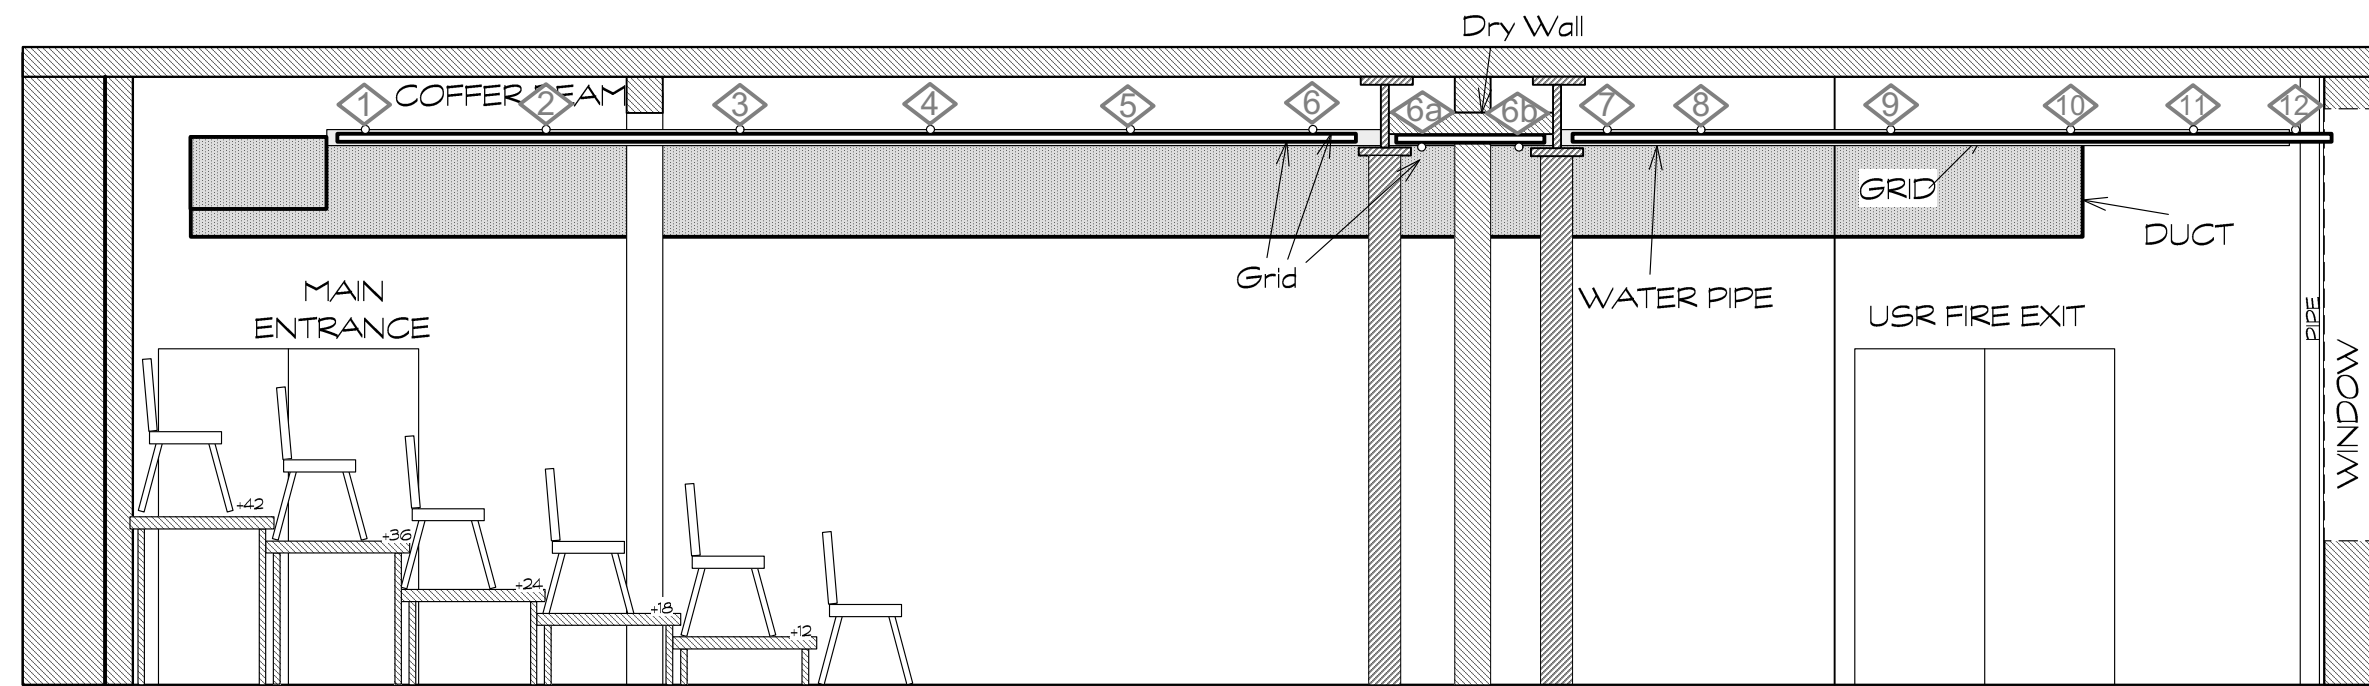

CL (Building) CL  
 (Between Column and North Wall)

CL (Building) CL  
 (Between Column and North Wall) Grid height: 11'-6"

HERE ARTS CENTER
MAINSTAGE
Ground Plan
SCALE: 1/4"
Jan 20 2018
Ayumu POE Saegusa

HERE ARTS CENTER
MAINSTAGE
Ground Plan
SCALE: 1/4"
Jan 20 2018
Ayumu POE Saegusa

HERE ARTS CENTER
MAINSTAGE
Ground Plan
SCALE: 1/4"
Jan 20 2018
Ayumu POE Saegusa

CL SECTION - SR

CL SECTION - SL

Elevation

HERE ARTS CENTER
MAINSTAGE
SECTION / Elevation
SCALE: 1/4"
Jan 20 2018
Ayumu POE Saegusa

CL SECTION - SR

CL SECTION - SL

Elevation

HERE ARTS CENTER
MAINSTAGE
SECTION / Elevation
SCALE: 1/4"
Jan 20 2018
Ayumu POE Saegusa