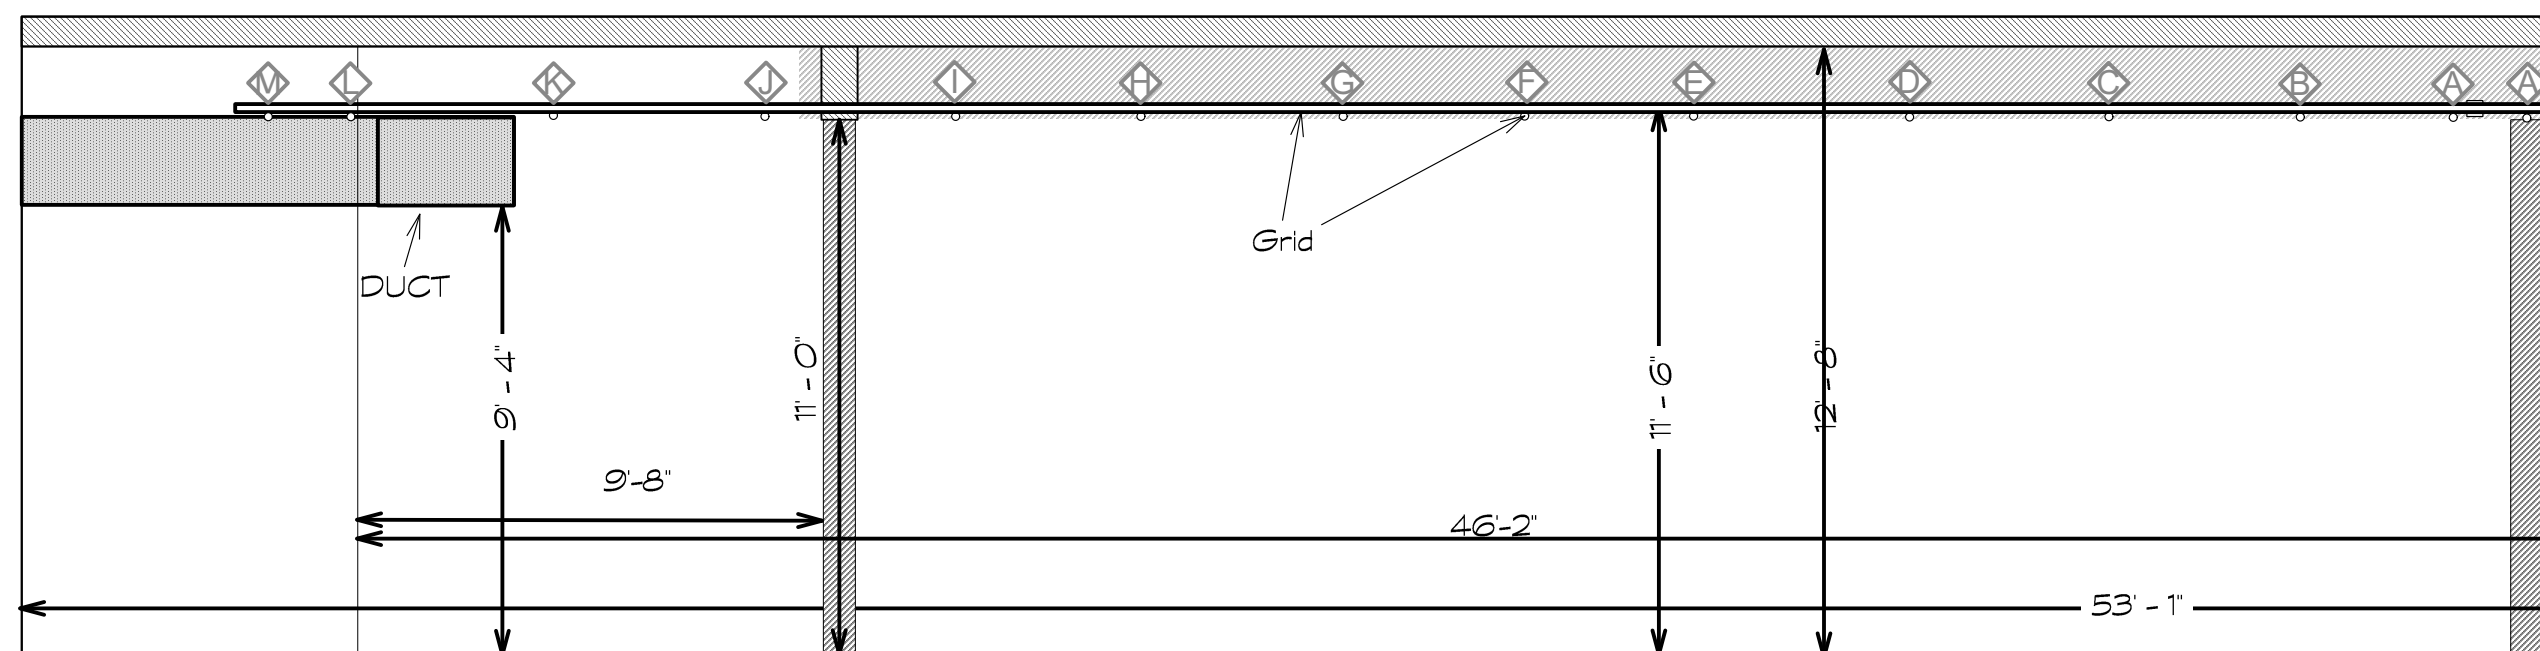

CL (Building) CL  
 (Between Column and North Wall)

CL (Building) CL  
 (Between Column and North Wall) Grid height: 11'-6"

HERE ARTS CENTER
MAINSTAGE
Ground Plan
SCALE: 1/4"
Jan 20 2018
Ayumu POE Saegusa

HERE ARTS CENTER
MAINSTAGE
Ground Plan
SCALE: 1/4"
Jan 20 2018
Ayumu POE Saegusa

HERE ARTS CENTER
MAINSTAGE
Ground Plan
SCALE: 1/4"
Jan 20 2018
Ayumu POE Saegusa

CL SECTION - SR

CL SECTION - SL

Elevation

HERE ARTS CENTER
MAINSTAGE
SECTION / Elevation
SCALE: 1/4"
Jan 20 2018
Ayumu POE Saegusa

CL SECTION - SR

CL SECTION - SL

Elevation

HERE ARTS CENTER
MAINSTAGE
SECTION / Elevation
SCALE: 1/4"
Jan 20 2018
Ayumu POE Saegusa