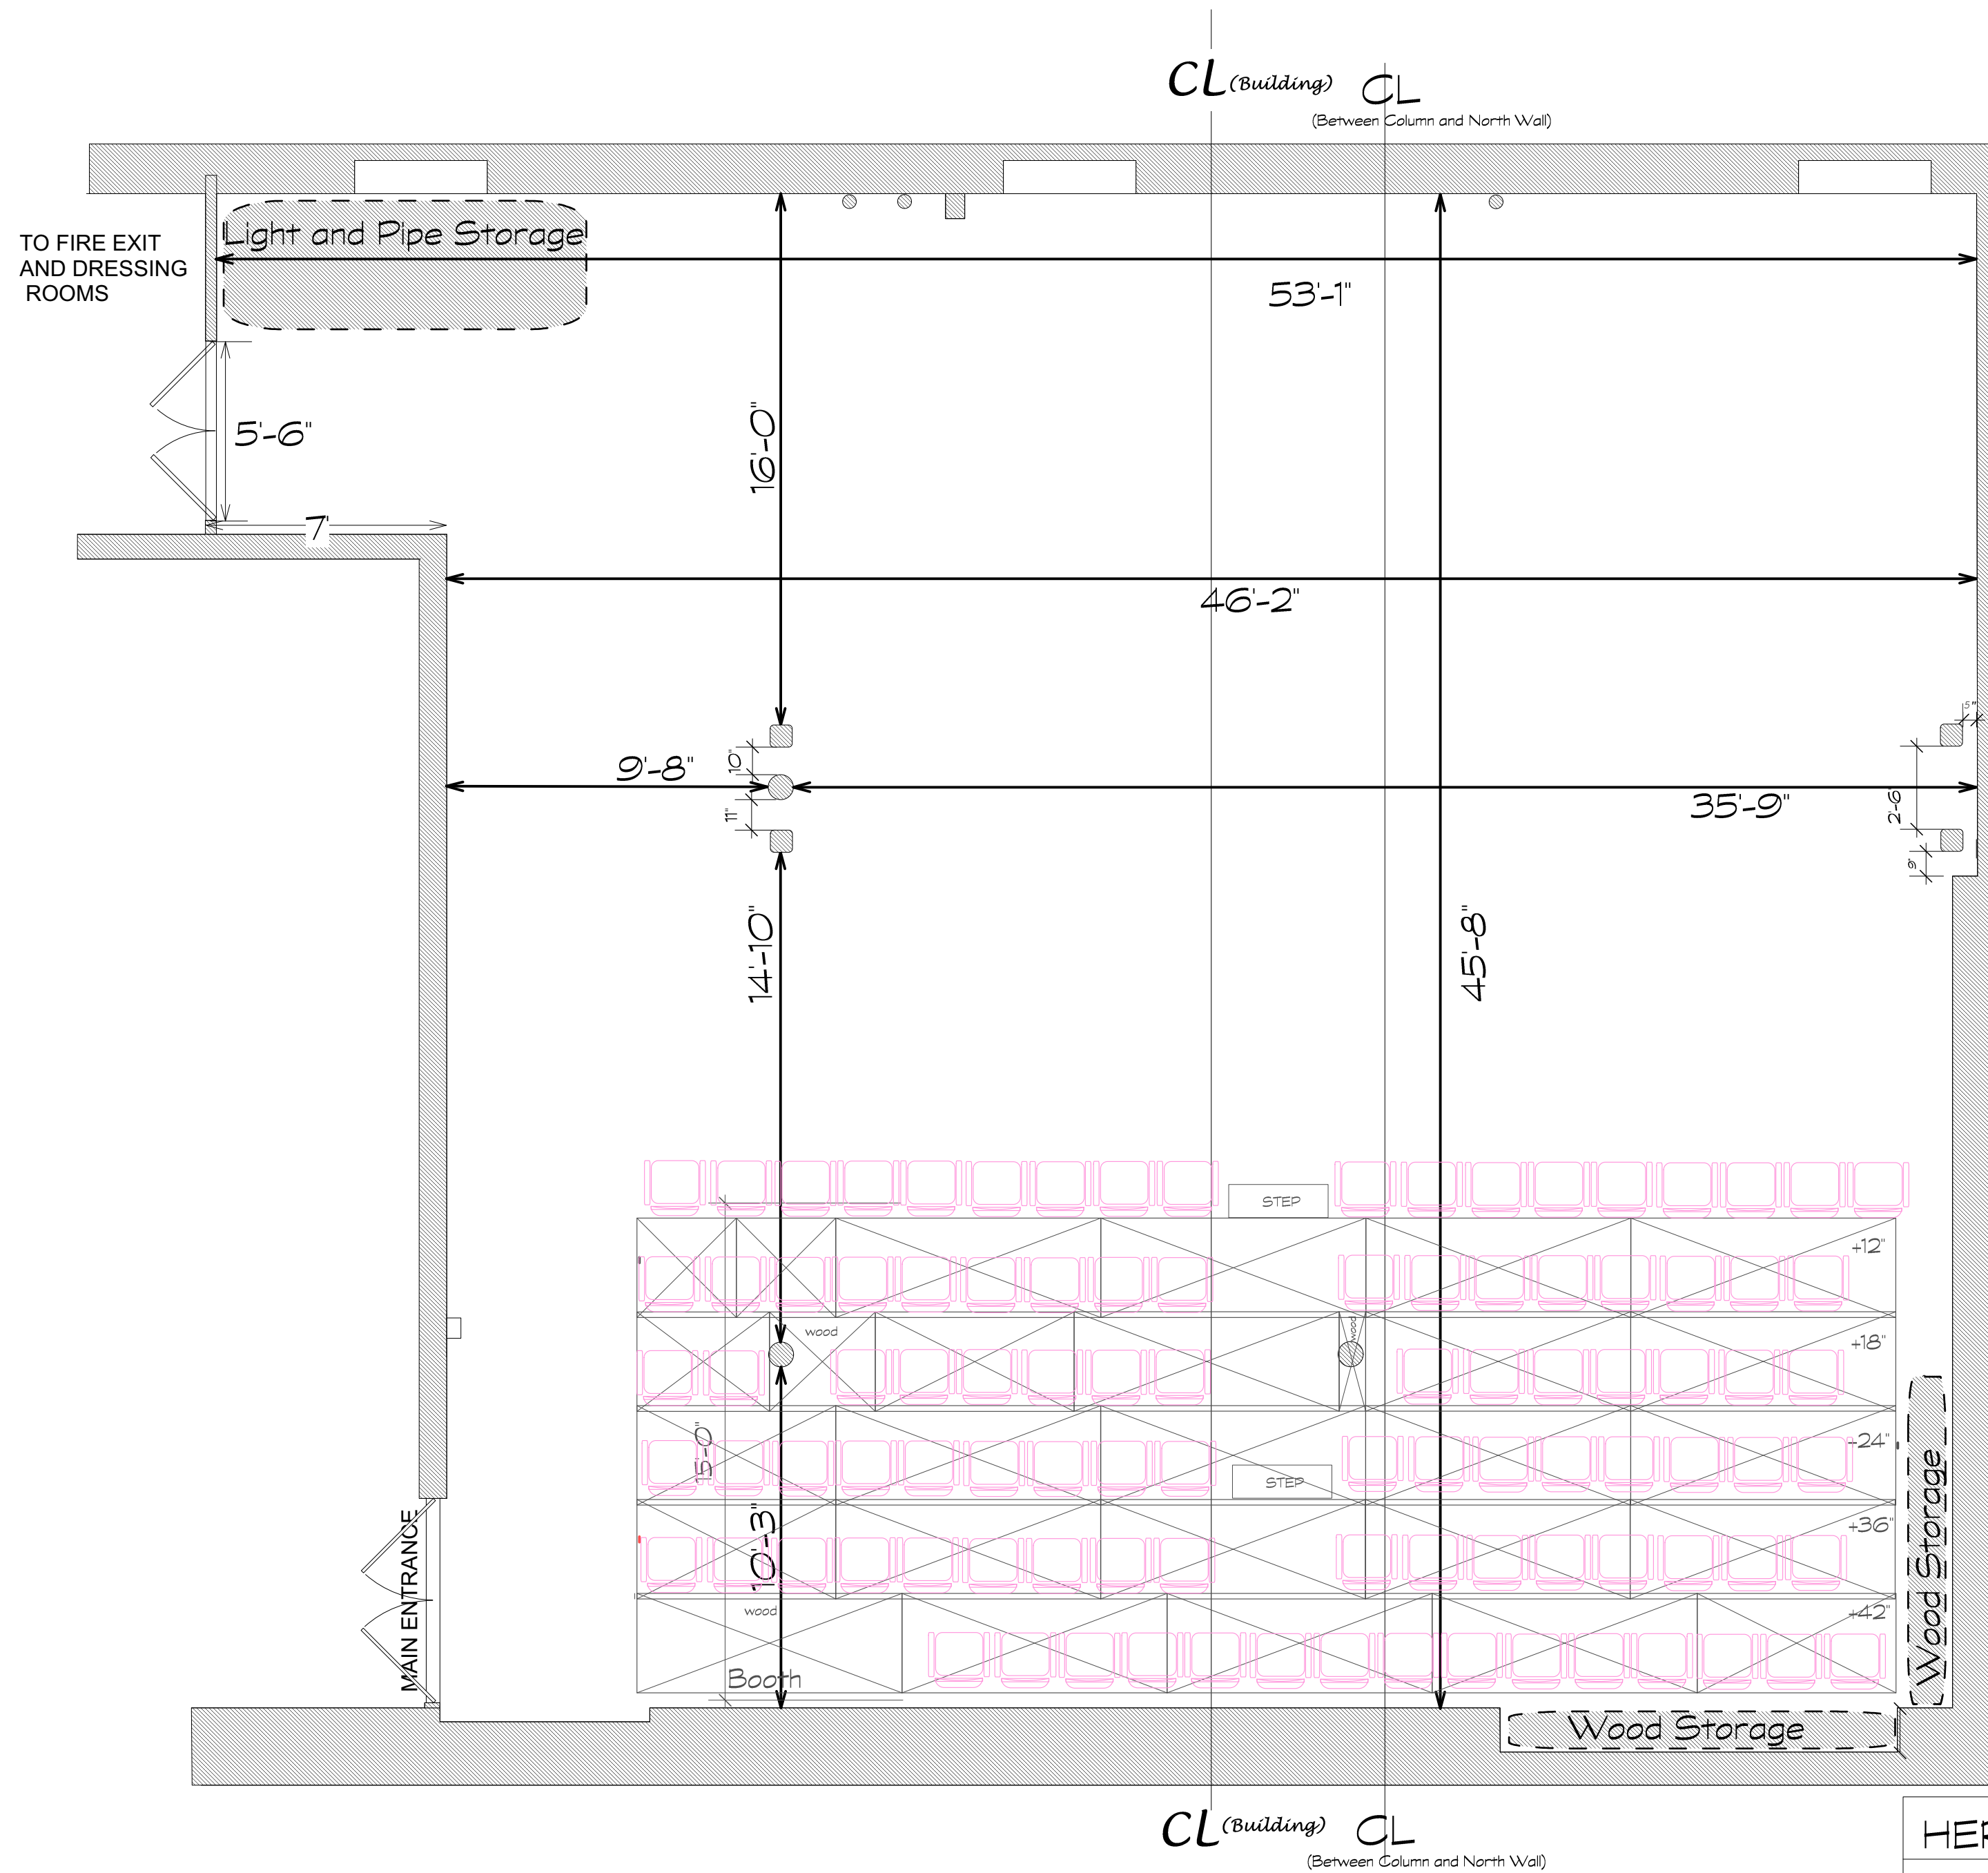

CL (Building) CL  
 (Between Column and North Wall)

CL (Building) CL  
 (Between Column and North Wall) Grid height: 11'-6"

HERE ARTS CENTER
MAINSTAGE
Ground Plan
SCALE: 1/4"
Jan 20 2018
Ayumu POE Saegusa

HERE ARTS CENTER
MAINSTAGE
Ground Plan
SCALE: 1/4"
Jan 20 2018
Ayumu POE Saegusa

HERE ARTS CENTER
MAINSTAGE
Ground Plan
SCALE: 1/4"
Jan 20 2018
Ayumu POE Saegusa

CL SECTION - SR

CL SECTION - SL

Elevation

HERE ARTS CENTER
MAINSTAGE
SECTION / Elevation
SCALE: 1/4"
Jan 20 2018
Ayumu POE Saegusa

CL SECTION - SR

CL SECTION - SL

Elevation

HERE ARTS CENTER
MAINSTAGE
SECTION / Elevation
SCALE: 1/4"
Jan 20 2018
Ayumu POE Saegusa