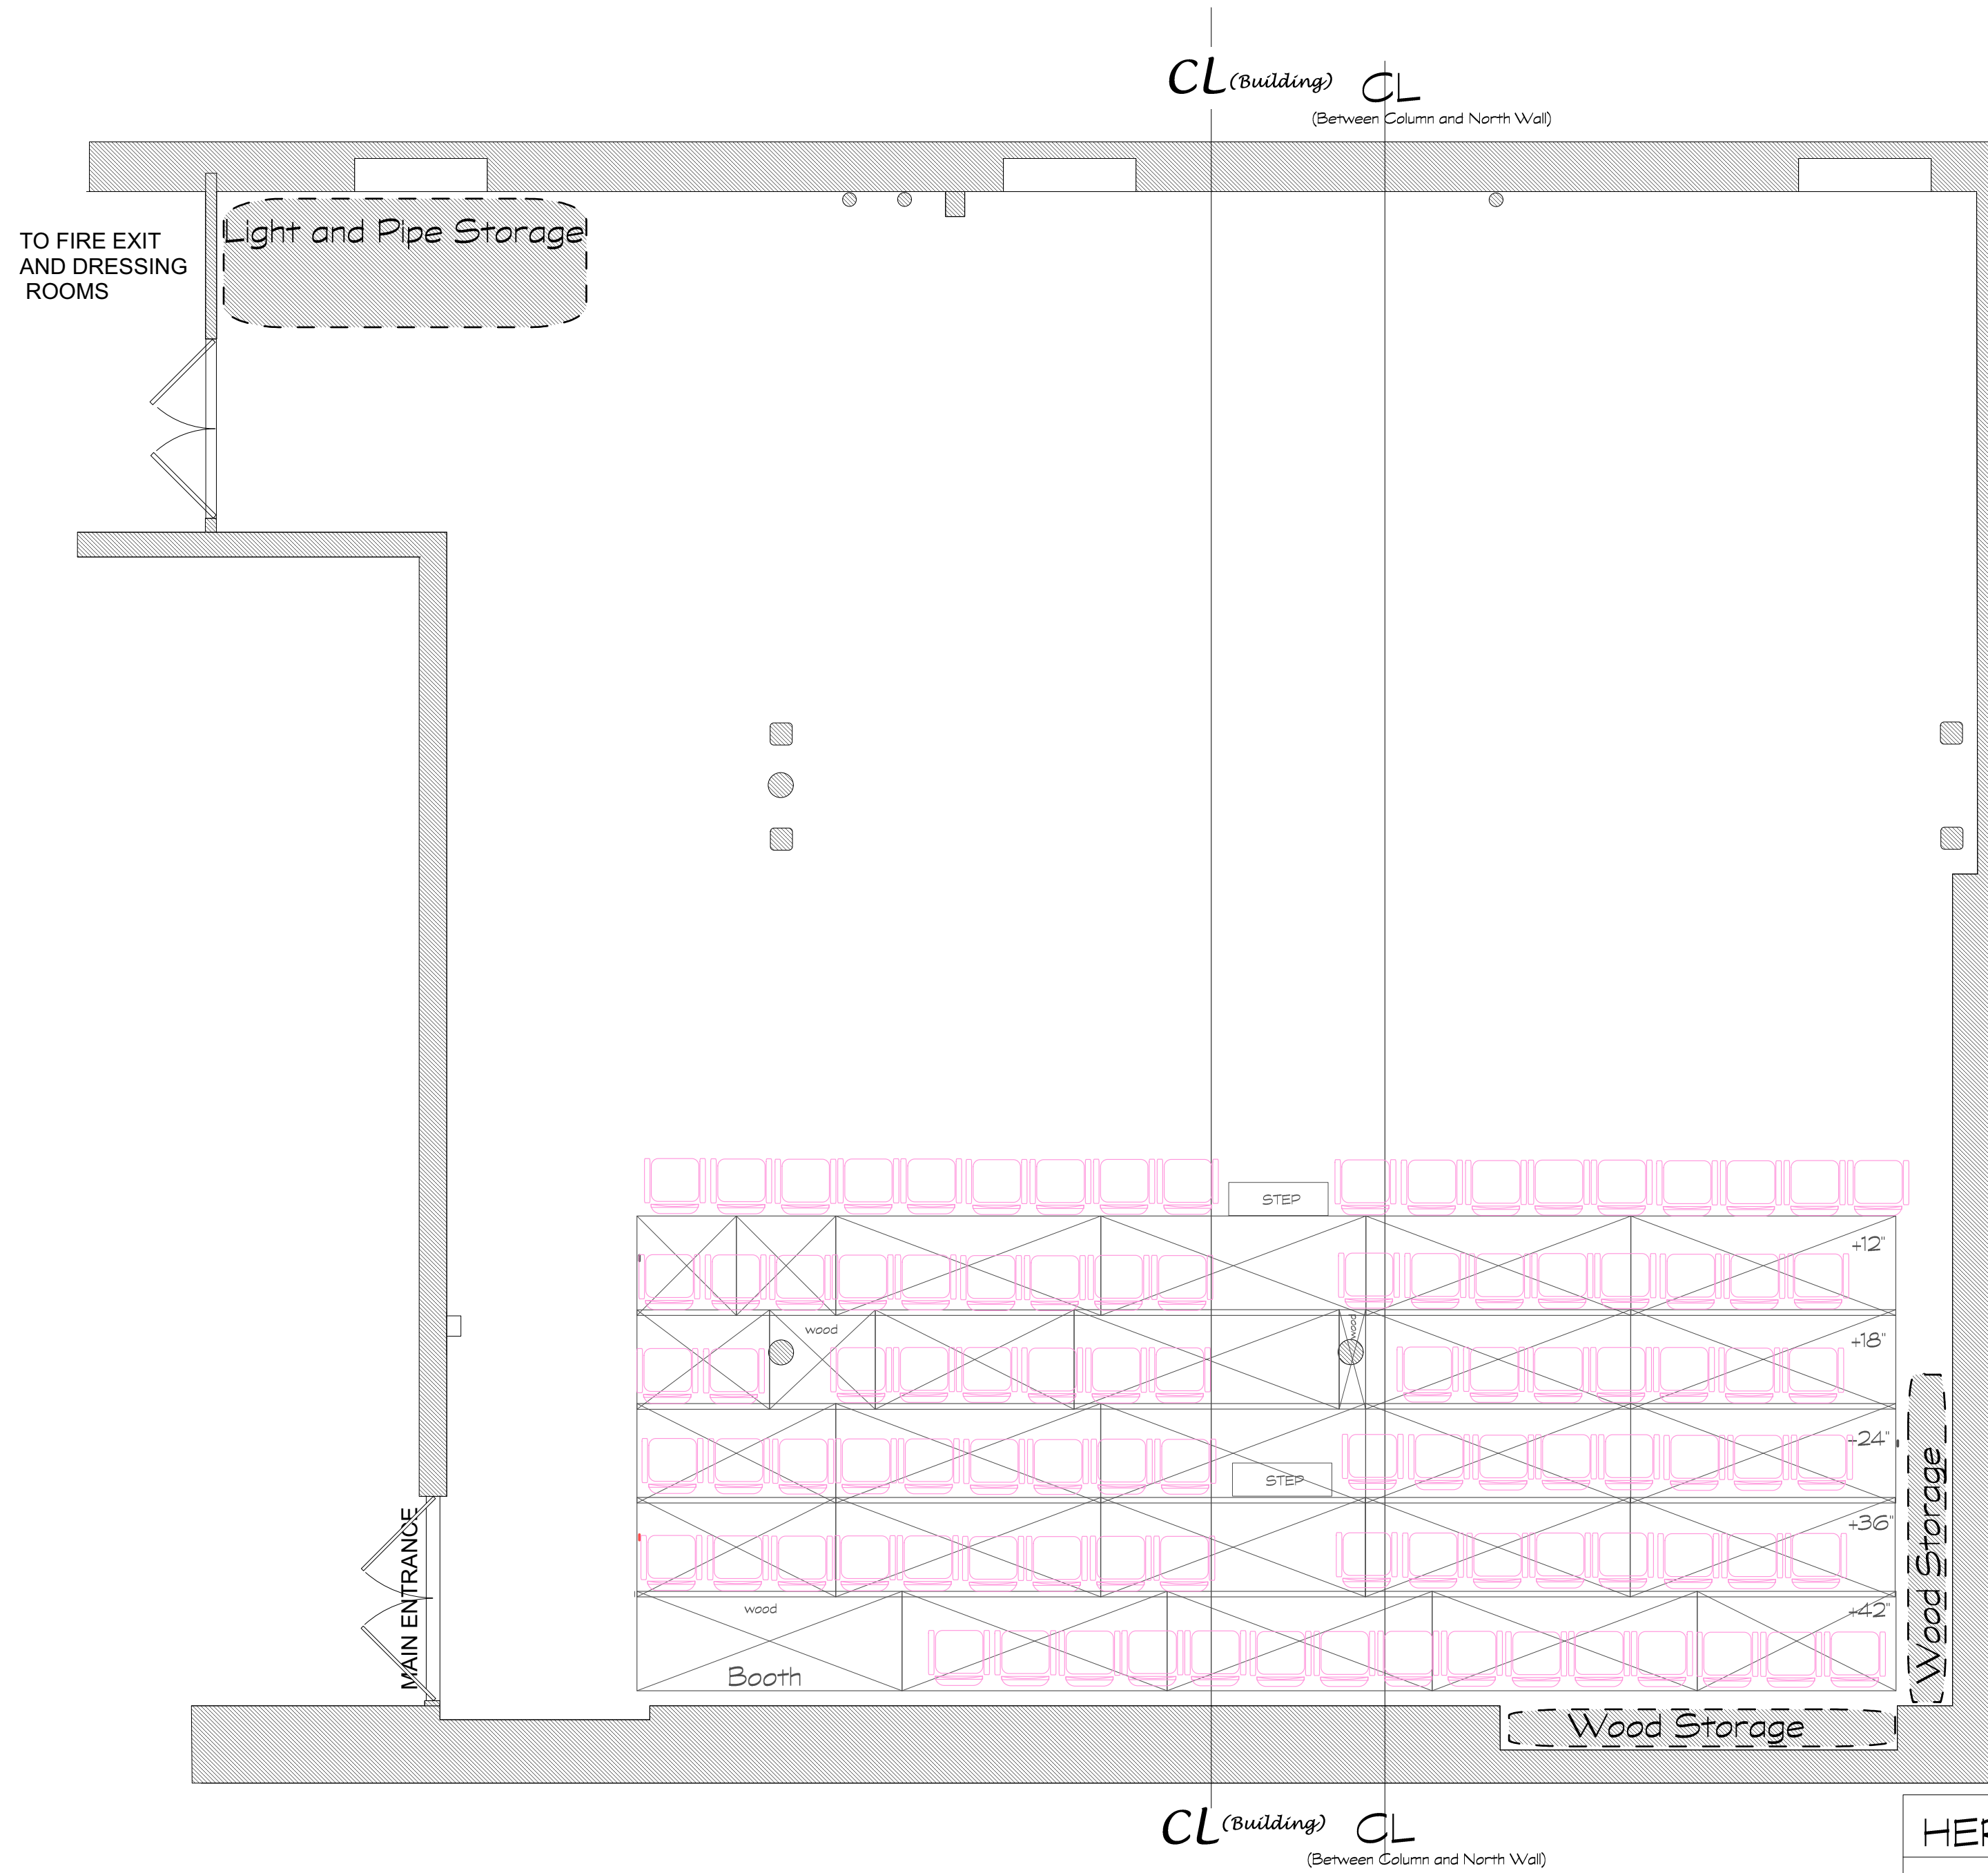

CL (Building) CL  
 (Between Column and North Wall)

CL (Building) CL  
 (Between Column and North Wall) Grid height: 11'-6"

HERE ARTS CENTER
MAINSTAGE
Ground Plan
SCALE: 1/4"
Jan 20 2018
Ayumu POE Saegusa

HERE ARTS CENTER
MAINSTAGE
Ground Plan
SCALE: 1/4"
Jan 20 2018
Ayumu POE Saegusa

HERE ARTS CENTER
MAINSTAGE
Ground Plan
SCALE: 1/4"
Jan 20 2018
Ayumu POE Saegusa

CL SECTION - SR

CL SECTION - SL

Elevation

HERE ARTS CENTER
MAINSTAGE
SECTION / Elevation
SCALE: 1/4"
Jan 20 2018
Ayumu POE Saegusa

CL SECTION - SR

CL SECTION - SL

Elevation

HERE ARTS CENTER
MAINSTAGE
SECTION / Elevation
SCALE: 1/4"
Jan 20 2018
Ayumu POE Saegusa