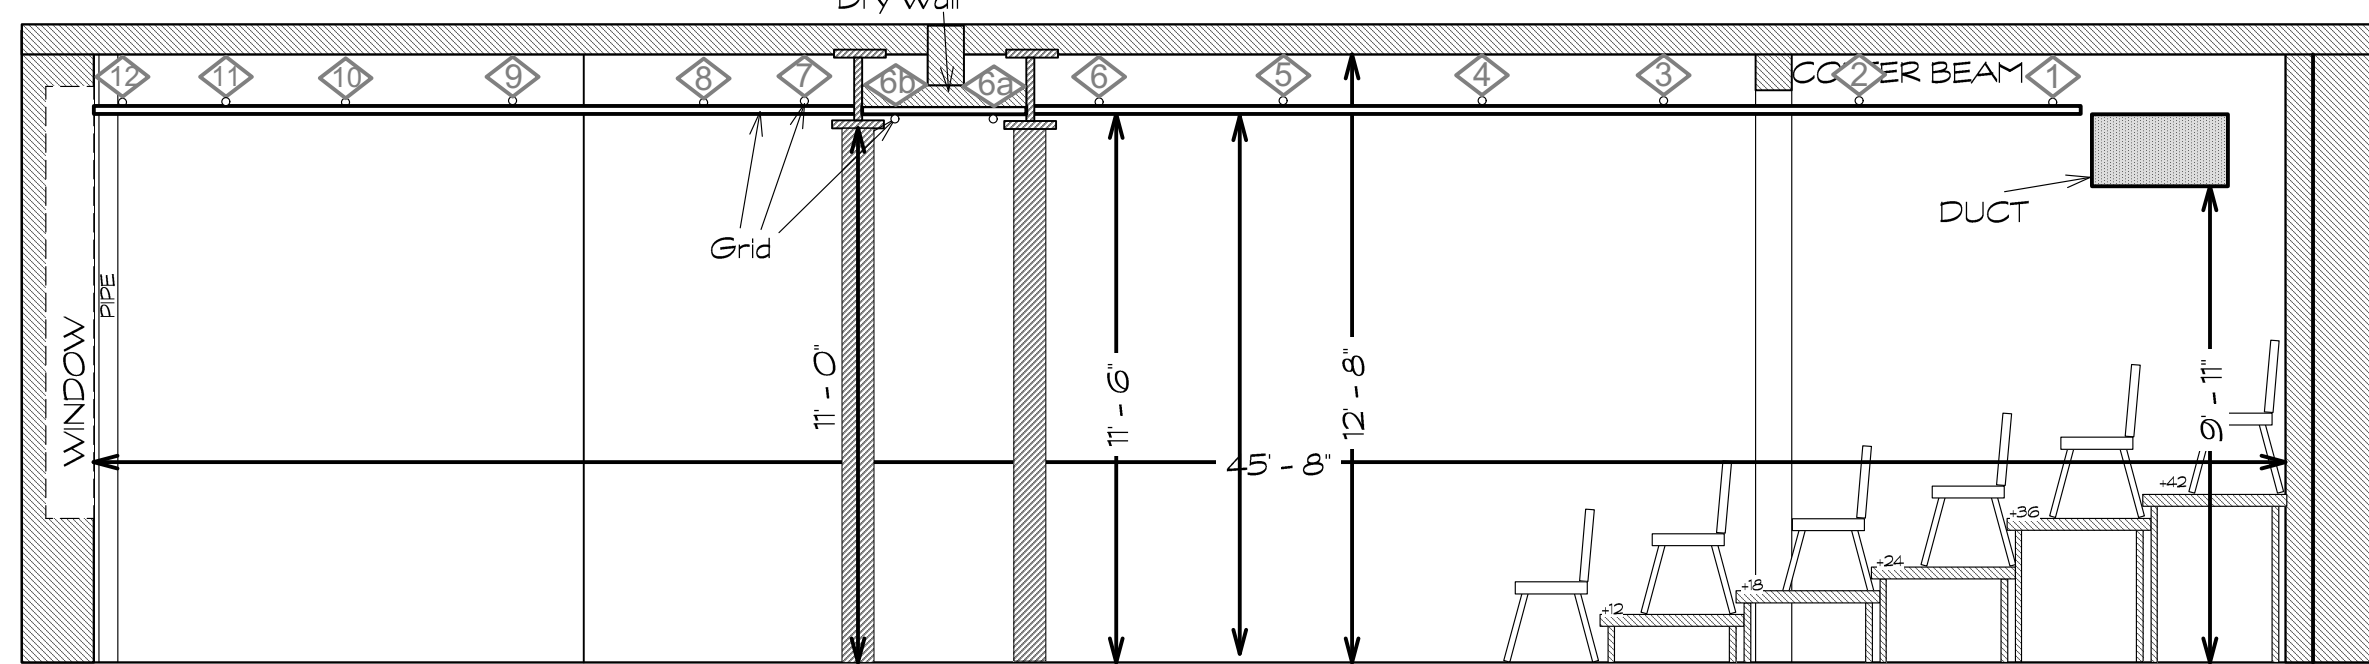

HERE ARTS CENTER
MAINSTAGE
Ground Plan
SCALE: 1/4"
Jan 20 2018
Ayumu POE Saegusa

HERE ARTS CENTER
MAINSTAGE
Ground Plan
SCALE: 1/4"
Jan 20 2018
Ayumu POE Saegusa

CL SECTION - SR

CL SECTION - SL

Elevation

HERE ARTS CENTER
MAINSTAGE
SECTION / Elevation
SCALE: 1/4"
Jan 20 2018
Ayumu POE Saegusa

CL SECTION - SR

CL SECTION - SL

Elevation

HERE ARTS CENTER
MAINSTAGE
SECTION / Elevation
SCALE: 1/4"
Jan 20 2018
Ayumu POE Saegusa