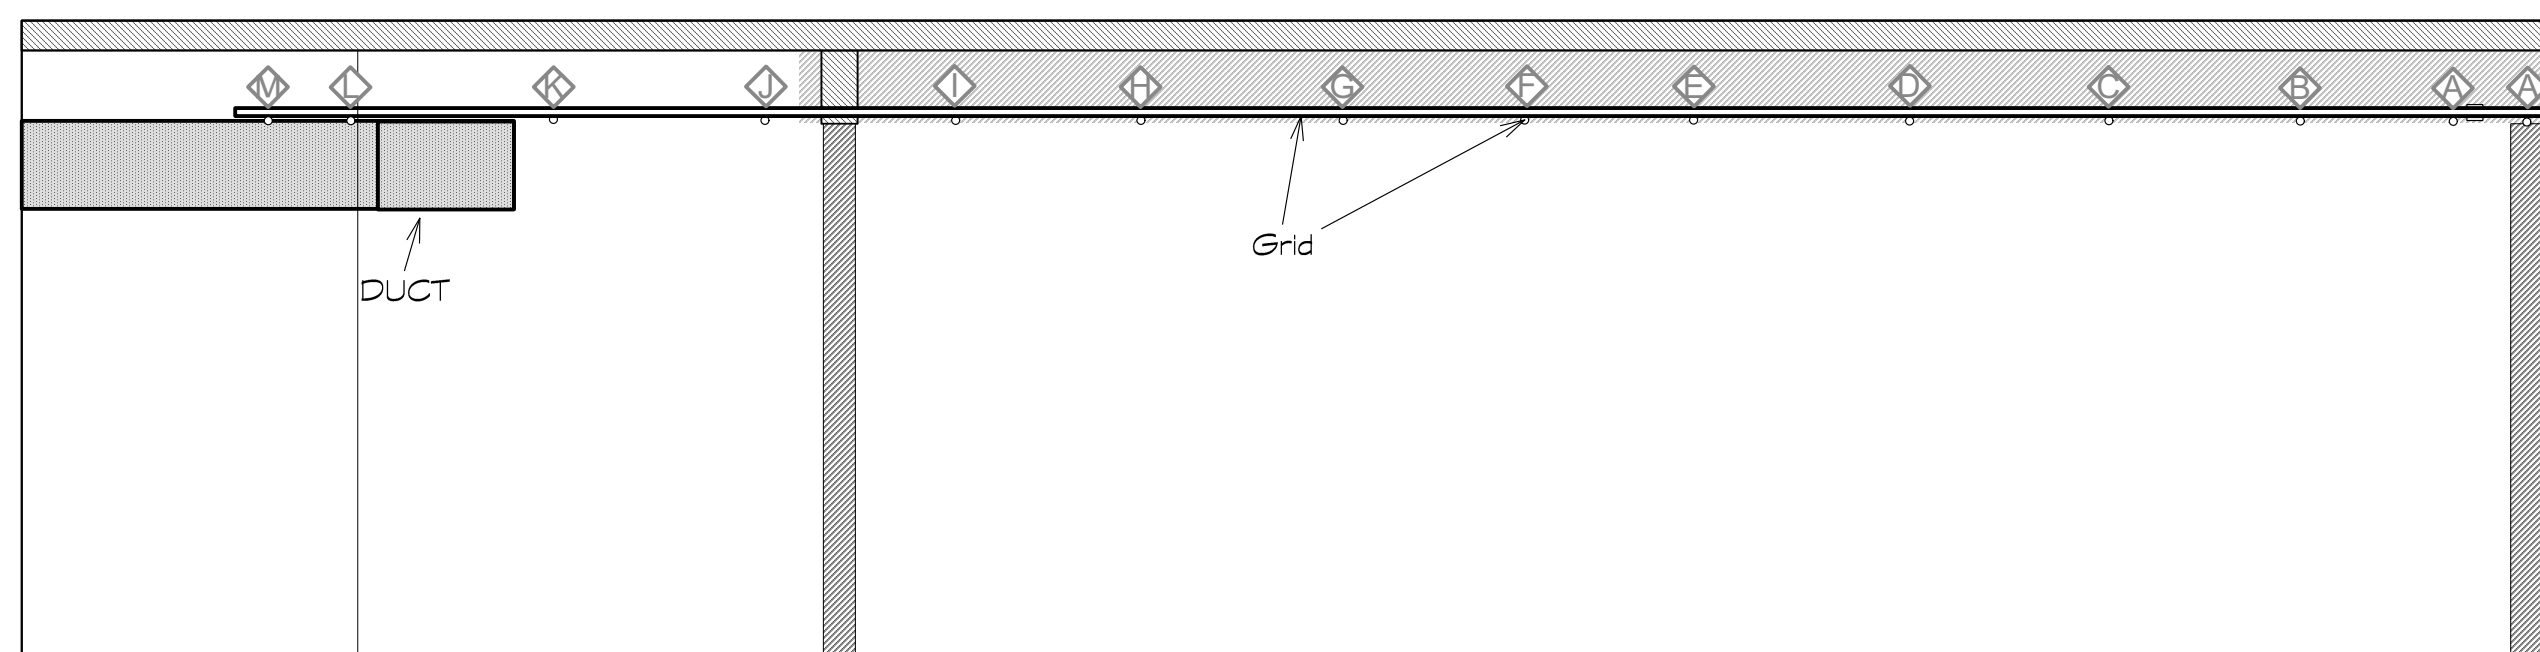

HERE ARTS CENTER
MAINSTAGE
Ground Plan
SCALE: 1/4"
Jan 20 2018
Ayumu POE Saegusa

HERE ARTS CENTER
MAINSTAGE
Ground Plan
SCALE: 1/4"
Jan 20 2018
Ayumu POE Saegusa

CL SECTION - SR

CL SECTION - SL

Elevation

HERE ARTS CENTER
MAINSTAGE
SECTION / Elevation
SCALE: 1/4"
Jan 20 2018
Ayumu POE Saegusa

CL SECTION - SR

CL SECTION - SL

Elevation

HERE ARTS CENTER
MAINSTAGE
SECTION / Elevation
SCALE: 1/4"
Jan 20 2018
Ayumu POE Saegusa