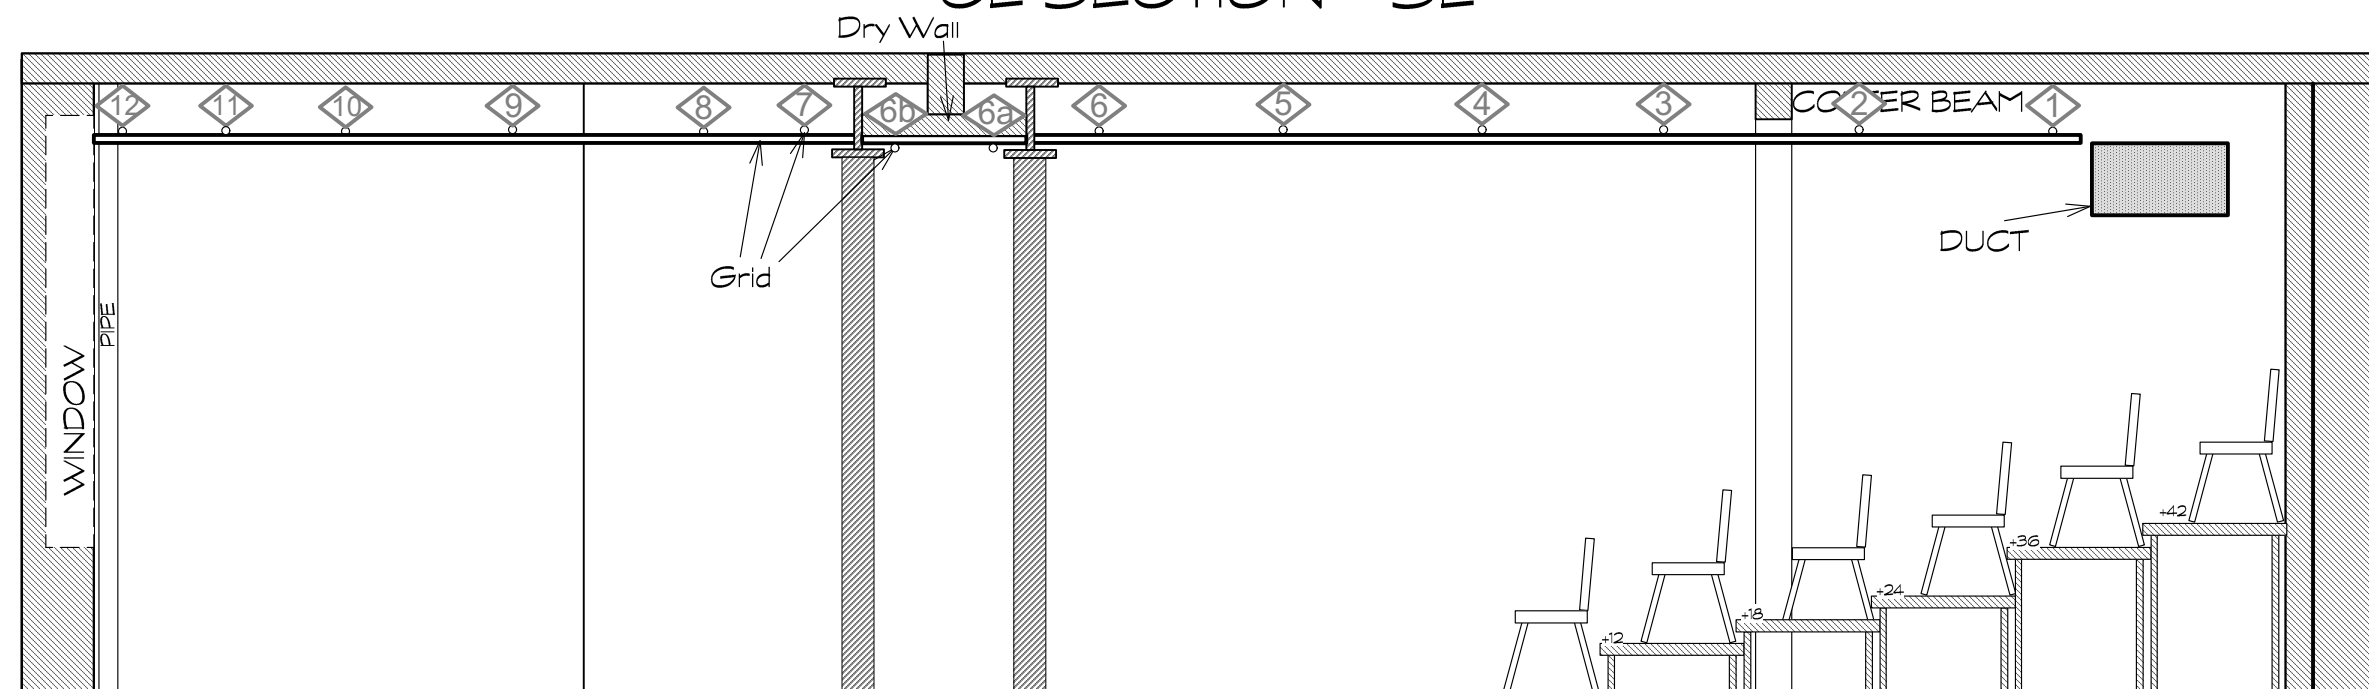

HERE ARTS CENTER
MAINSTAGE
Ground Plan
SCALE: 1/4"
Jan 20 2018
Ayumu POE Saegusa

HERE ARTS CENTER
MAINSTAGE
Ground Plan
SCALE: 1/4"
Jan 20 2018
Ayumu POE Saegusa

CL SECTION - SR

CL SECTION - SL

Elevation

HERE ARTS CENTER
MAINSTAGE
SECTION / Elevation
SCALE: 1/4"
Jan 20 2018
Ayumu POE Saegusa

CL SECTION - SR

CL SECTION - SL

Elevation

HERE ARTS CENTER
MAINSTAGE
SECTION / Elevation
SCALE: 1/4"
Jan 20 2018
Ayumu POE Saegusa